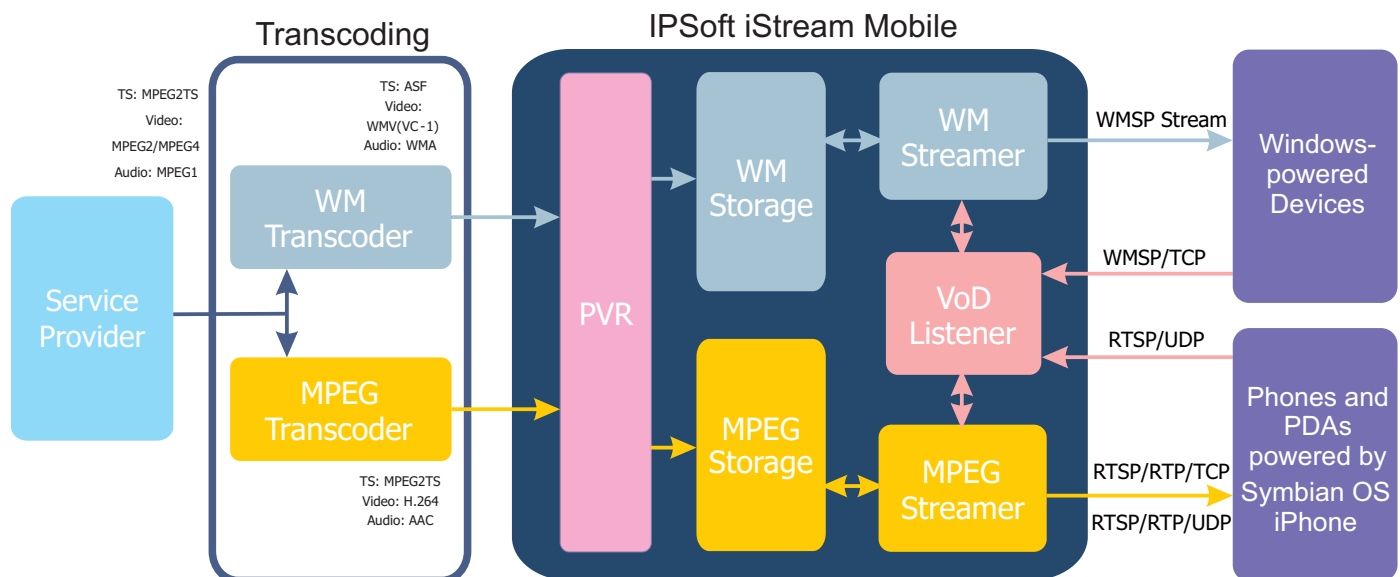

# IPSoft iStream Video Server

**IPSoft iStream** optimizes price and performance by leveraging a cost-effective strategy that is matched to operators' demands. VoD Server provides top value-added services that helps telecommunication operators to attract on demand customers and generate revenue at the same time. IPSoft iStream was developed as an ideal combination of high performance and reliability, with a scalable solution that makes economic sense.

<sup>4</sup> Content distribution system **IPSoft Distributed Media Architect (DMA)** provides flexible and reliable on demand services.

## IPSoft iStream Mobile

**IPSoft iStream Mobile**, a specially developed version of IPSoft iStream Video Server, is designed for delivering interactive content to mobile devices. Video services are available over GSM, 3G, WiMax and Wi-Fi Internet connections.

### Key Features and Benefits:

- IPSoft iStream Mobile supports simulated multicast that allows to reduce server resources loading and provide Mobile TV services for a larger number of users.
- Basic services to support: Broadcasting, VOD, Push VOD. Push VOD as well as Podcast allows users to record video clips, news, films, TV shows and watch whenever they want on their mobile phones. The content is usually transmitted in spare capacity overnight. For example if the content was downloaded early in the morning a user can watch the latest news or overnight programming on his way to work.
- To deploy Mobile TV services operators can use existed networks GSM, 3G, WiMax and Wi-Fi.