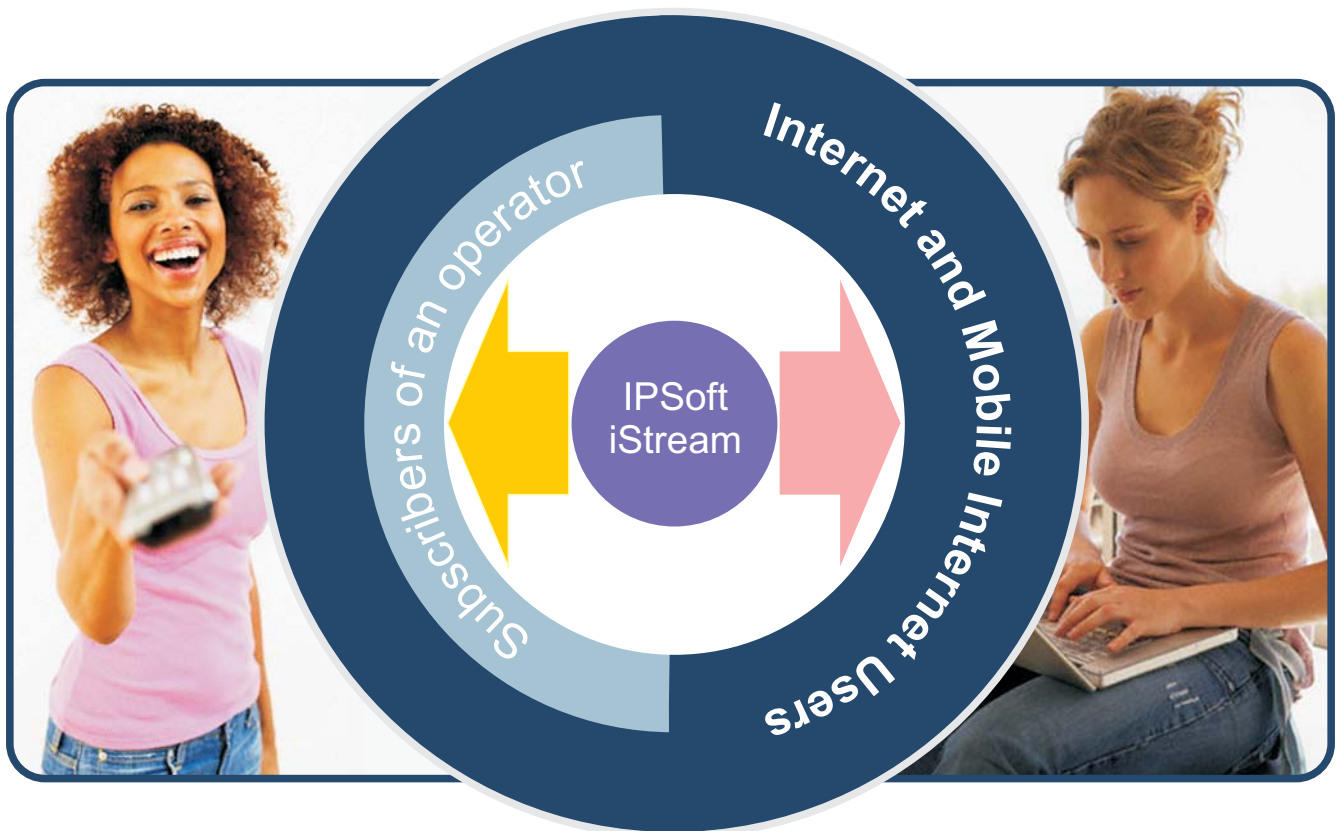

# IPSoft iStream Video Server

**IPSoft iStream** optimizes price and performance by leveraging a cost-effective strategy that is matched to operators' demands. VoD Server provides top value-added services that helps telecommunication operators to attract on demand customers and generate revenue at the same time. IPSoft iStream was developed as an ideal combination of high performance and reliability, with a scalable solution that makes economic sense.

**IPSoft iStream delivers independent scalability of content ingest, storage and streaming across IP networks worldwide.**

<sup>4</sup> Content distribution system **IPSoft Distributed Media Architect (DMA)** provides flexible and reliable on demand services.

## IPSoft iStream Mobile

**IPSoft iStream Mobile**, a specially developed version of IPSoft iStream Video Server, is designed for delivering interactive content to mobile devices. Video services are available over GSM, 3G, WiMax and Wi-Fi Internet connections.